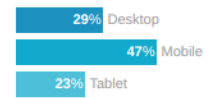

# Display Network Reach volume and Recommendations

200M – 250M Cookies    10B+ Impressions

Age

Gender

Device

**Topics:** Pest Control

Topics: Home & Garden > Pest Control, Home & Garden > Garden

**In-market audiences:** Pest Control