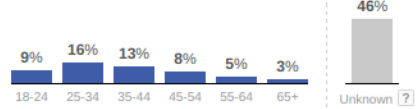

# Display Network Reach volume and Recommendations

200M – 250M Cookies    10B+ Impressions

Age

Gender

Device

**Topics:** Pest Control

Topics: Home & Garden > Pest Control, Home & Garden > Garden

**In-market audiences:** Pest Control