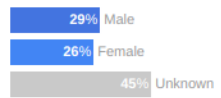

# Display Network Reach volume and Recommendations

200M – 250M Cookies    10B+ Impressions

Age

Gender

Device

**Topics:** Pest Control

Topics: Home & Garden > Pest Control, Home & Garden > Garden

**In-market audiences:** Pest Control